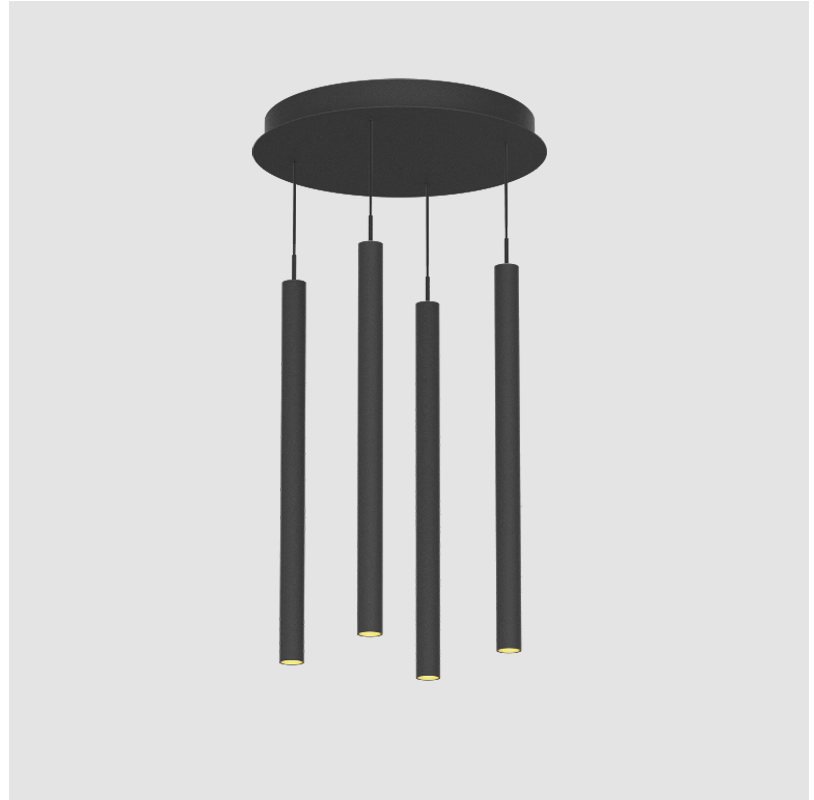

GENERAL

Series: G-Mini Round
Subseries: G-Mini Round Hangover
Partner: Prolicht
Division: Architectural
Installation: Suspension
Product Type: Clusters
Mounting Location: Ceiling
Light Distribution: Direct

PHYSICAL

Shape: Cylinder
Diameter (mm): 347
Diameter (in): 13 11/16
Height (mm): 450
Height (in): 17 11/16
Fixture Finish: SSR / BKV / CWI / CRY / HAB / UFT / ITA / RUA / FTG / MYG / LOD / PUS / FRO / FUP / KIA / POP / BLS / SPG / MEY / GOH / CHC / COM / ABZ / JAG / OBR / MOS / ROR
Accent Finish: NOF / COP / MIR / SSS
Fixture Material: Extruded Aluminum / Steel
Cable Details: 2000mm/78 3/4" / 4000mm/157 1/2" - Cable, Black, Green, Orange, Red, White

ELECTRICAL

Lamp Type: LED (Zhaga Standard)
Input Wattage (W): 26
Total Output Wattage (W): 23.7
Dimming: Tri-Mode (Non-Dimming and Phase Dimming (120Vac only) and 0-10V Dimming)
Driver Included: Yes
Driver Location: Integrated
Driver Type: Constant Current - Universal
Driver Class: Class 2
Input Voltage (V): 120 - 277

LED

Color Temperature (°K): 2700 / 3000 / 3500 / 4000
Max. Delivered Lumen (lm): 1614 / 1709 / 1804 / 1852
Nominal Lumen (lm): 1840 / 1949 / 2057 / 2112
CRI: >90 CRI
Lamp Life (hrs): 50000

OPTICAL

Beam Angle: 20 / 26 / 56

RATINGS AND CERTIFICATIONS

Certified By: Certified for North American Standards
IP rating: IP20