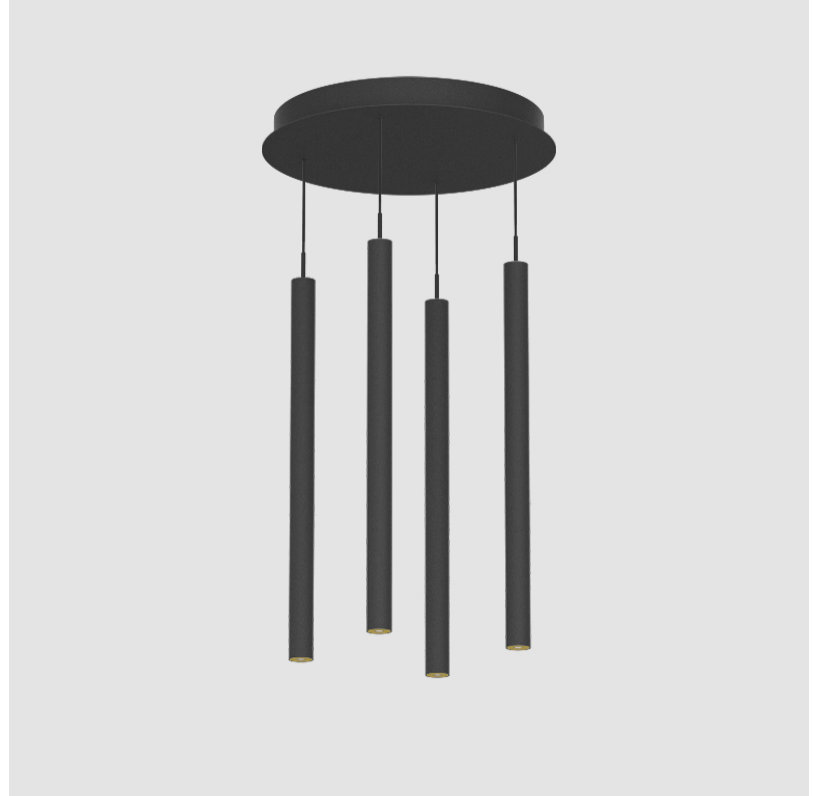

GENERAL

Series: G-Mini Round
Subseries: G-Mini Round Hangover
Partner: Prolicht
Division: Architectural
Installation: Suspension
Product Type: Clusters
Mounting Location: Ceiling
Light Distribution: Direct

PHYSICAL

Shape: Cylinder
Diameter (mm): 347
Diameter (in): 13 11/16
Height (mm): 450
Height (in): 17 11/16
Diffuser: Shine Ring - NOR / OPL / YEL / ORA / RED / BLU / GRN
Fixture Finish: SSR / BKV / CWI / CRY / HAB / UFT / ITA / RUA / FTG / MYG / LOD / PUS / FRO / FUP / KIA / POP / BLS / SPG / MEY / GOH / CHC / COM / ABZ / JAG / OBR / MOS / ROR
Accent Finish: NOF / COP / MIR / SSS
Fixture Material: Extruded Aluminum / Steel
Cable Details: 2000mm/78 3/4" / 4000mm/157 1/2" - Cable, Black, Green, Orange, Red, White

ELECTRICAL

Lamp Type: LED (Zhaga Standard)
Input Wattage (W): 26
Total Output Wattage (W): 23.7
Dimming: Non-Dimmable
Driver Included: Yes
Driver Location: Integrated
Driver Type: Constant Current - Universal
Driver Class: Class 2
Input Voltage (V): 120 - 277

LED

Color Temperature (°K): 2700 / 3000 / 3500 / 4000
Max. Delivered Lumen (lm): 1557 / 1421 / 1499 / 1450
Nominal Lumen (lm): 1840 / 1949 / 2057 / 2112
CRI: >90 CRI
Lamp Life (hrs): 50000

OPTICAL

Beam Angle: 32 / 58

RATINGS AND CERTIFICATIONS

Certified By: Certified for North American Standards
IP rating: IP20