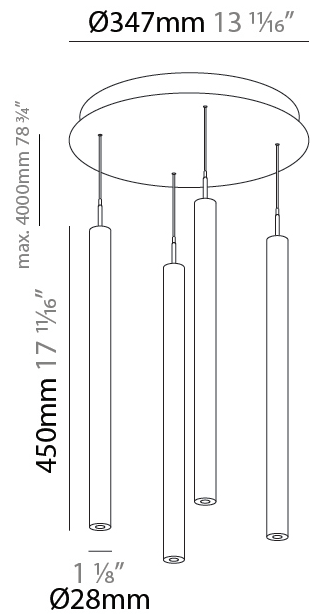

GENERAL

Series: G-Mini Round
Subseries: G-Mini Round Hangover
Partner: Prolicht
Division: Architectural
Installation: Suspension
Product Type: Clusters
Mounting Location: Ceiling
Light Distribution: Direct

PHYSICAL

Shape: Cylinder
Diameter (mm): 347
Diameter (in): 13 11/16
Height (mm): 450
Height (in): 17 11/16
Diffuser: Shine Ring - NOR / OPL / YEL / ORA / RED / BLU / GRN
Fixture Finish: SSR / BKV / CWI / CRY / HAB / UFT / ITA / RUA / FTG / MYG / LOD / PUS / FRO / FUP / KIA / POP / BLS / SPG / MEY / GOH / CHC / COM / ABZ / JAG / OBR / MOS / ROR
Accent Finish: NOF / COP / MIR / SSS
Fixture Material: Extruded Aluminum / Steel
Cable Details: 2000mm/78 3/4" / 4000mm/157 1/2" - Cable, Black, Green, Orange, Red, White

ELECTRICAL

Lamp Type: LED (Zhaga Standard)
Input Wattage (W): 26
Total Output Wattage (W): 23.7
Dimming: Non-Dimmable
Driver Included: Yes
Driver Location: Integrated
Driver Type: Constant Current - Universal
Driver Class: Class 2
Input Voltage (V): 120 - 277

LED

Color Temperature (°K): 2700 / 3000 / 3500 / 4000
Max. Delivered Lumen (lm): 1557 / 1421 / 1499 / 1450
Nominal Lumen (lm): 1840 / 1949 / 2057 / 2112
CRI: >90 CRI
Lamp Life (hrs): 50000

OPTICAL

Beam Angle: 32 / 58

RATINGS AND CERTIFICATIONS

Certified By: Certified for North American Standards
IP rating: IP20